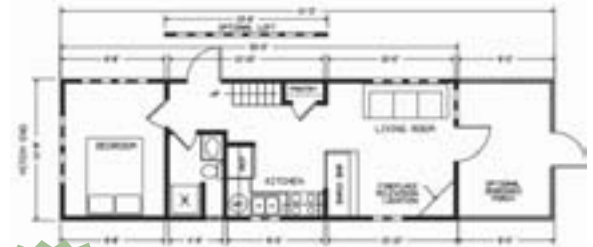

We offer many standard floor plans or we will custom build to best fit your needs!

OUR #1 CUSTOMER-VOTED FLOOR PLAN IS THE *"Anglers Lodge Cabin"*

Open & Screened-In Porch is an optional upgrade.

This popular "Anglers Lodge Cabin" is 12' x 33' with 6" eaves on each side.